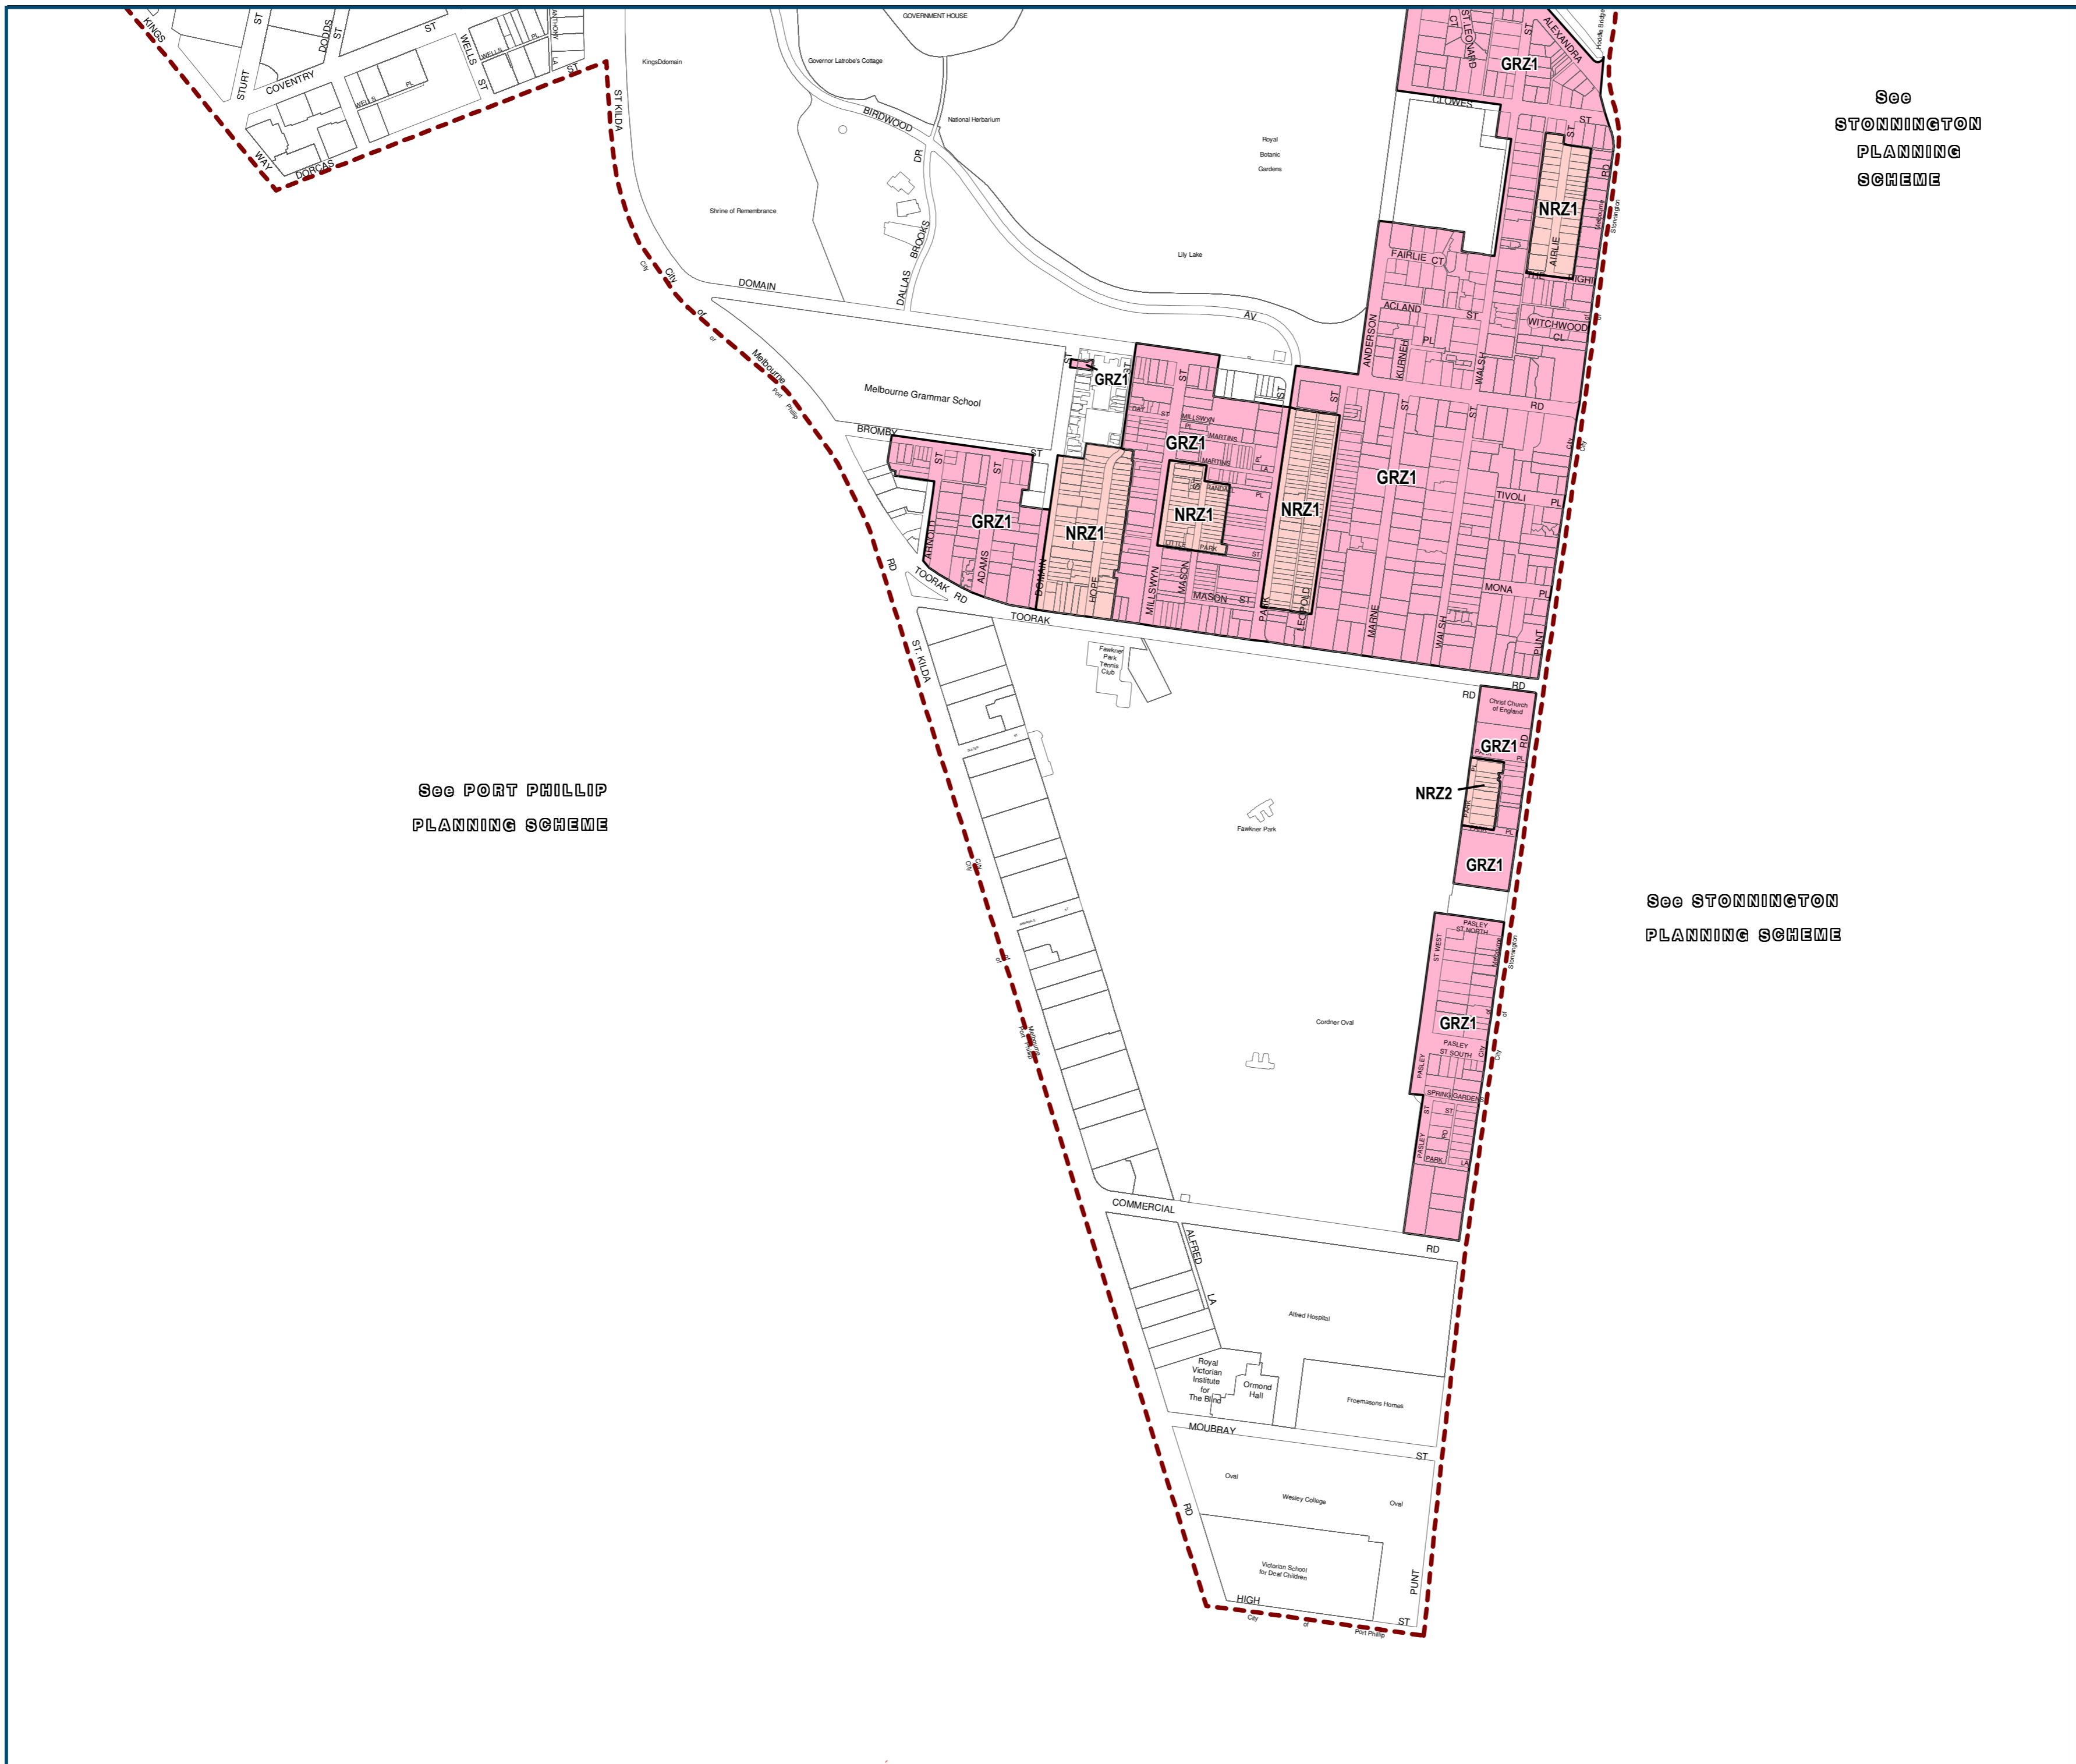

MELBOURNE PLANNING SCHEME - LOCAL PROVISION

ZONES

Residential

- GRZ1 General Residential Zone - Schedule 1
- NRZ1 Neighbourhood Residential Zone - Schedule 1
- NRZ2 Neighbourhood Residential Zone - Schedule 2

INDEX TO ADJOINING MAPS

This publication is copyright. No part may be reproduced by any process except in accordance with the provisions of the Copyright Act.